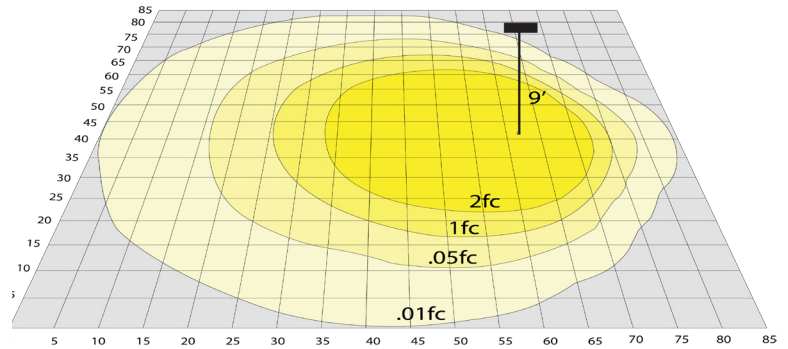

## Photometrics: WMXE-LG-100-150W-MCTP-P-EM

BUG Rating: B3-U5-G5

Area 85'x 85' Mounting Height: 9'

## Other Views:

Side View

Front View

Back View