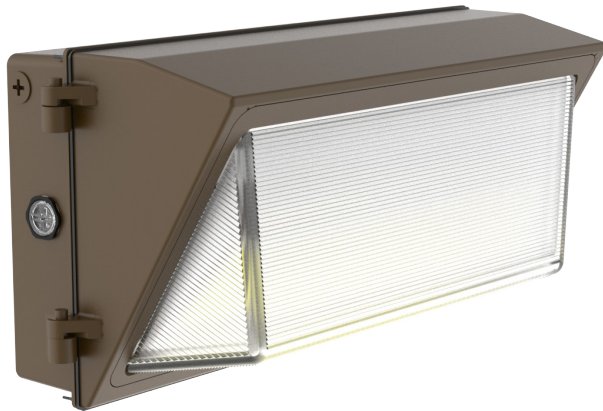

# WMXE SERIES LED OUTDOOR LIGHTING

**WESTGATE**  
THE FUTURE IS HERE...AND IT'S QUITE BRIGHT!

WMXE-LG-100-150W-MCTP-P-EM

POWER & 3 CCT ADJUSTABLE BUILDER SERIES TRADITIONAL WALL PACK WITH EMERGENCY BACKUP

**MCTP** Multi Color Temperature & Multi Power/Wattage (Selectable)

Avail. Finishes:

Customer Name: \_\_\_\_\_

Project Name: \_\_\_\_\_

Note: \_\_\_\_\_

Type: \_\_\_\_\_

18 1/3"(W) x 9 2/5"(H) x 9"(D)

Ideal for general site lighting, alleys, loading docks, doorway, pathway, and parking areas.

## Features

- ADC12 Aluminum Heat Sink, Outdoor Powder Coating
- Multi-Power Switch is Inside the Fixture
- 7-year Warranty
- Prismatic Borosilicate Glass Lens

### Mechanical:

- ADC12 Aluminum Heat Sink, Outdoor Powder Coating
- Lens: Prismatic Borosilicate Glass Lens
- DC Button Photocell with ON/OFF switch Included
- Same Footprint as Traditional HID Wall Packs
- Four 1/2" Hubs: 1 Top, 1 on Each Side, 1 Rear
- Mounting: Wall Mounting
- Operating Temperature: -40°F ~ 104°F
- Lifespan: 70000 Hrs.
- IP rating: IP65, Wet Locations