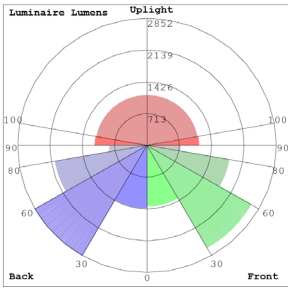

Photometrics: WMXE-LG-100-150W-MCTP-P-EM