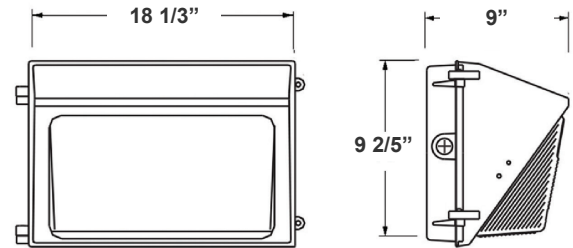

**MCTP** Multi Color Temperature & Multi Power/Wattage (Selectable)

Avail. Finishes:

Customer Name: \_\_\_\_\_

Project Name: \_\_\_\_\_

Note: \_\_\_\_\_

Type: \_\_\_\_\_

18 1/3"(W) x 9 2/5"(H) x 9"(D)

Ideal for general site lighting, alleys, loading docks, doorway, pathway, and parking areas.